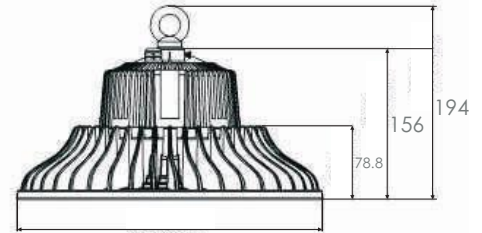

Hook Installation

Hook connector ensures convenient and firm installation.

Dimension

280
SL-U65BD-60-X

280
SL-U65BD-80-X

366
SL-U65BD-120-X

366
SL-U65BD-150-X

366
SL-U65BD-200-X

Data Sheet

Article Number	Size	Power	Beam Angle	CRI	AC Input	DC Output	Efficiency (±5%)	Lumen Output
SL-U65BD-60-X	330*195*330mm	60W	120°	>80	100-240V/100-277V	DC30-40V	110-120LM/W	6600-7200LM
SL-U65BD-80-X	330*195*330mm	80W	120°	>80	100-240V/100-277V	DC30-40V	110-120LM/W	8800-9600LM
SL-U65BD-120-X	330*195*330mm	120W	120°	>80	100-240V/100-277V	DC30-40V	115-125LM/W	13800-15000LM
SL-U65BD-150-X	425*425*225mm	150W	120°	>80	100-240V/100-277V	DC30-40V	115-125LM/W	17250-18750LM
SL-U65BD-200-X	425*425*225mm	200W	120°	>80	100-240V/100-277V	DC30-40V	115-125LM/W	23000-25000LM