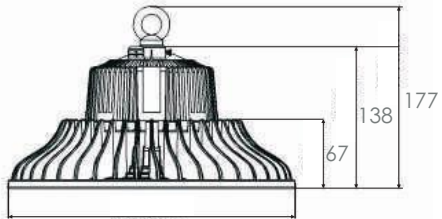

3030 Light Source

Large Chip Size, Anti-sulfide processing, Stable Lighting Performance, Long Lifespan, with LM80.

Junk ring

Waterproof ring

Reflect ring

UFO Unique Design, IP65 Protection

Double layers silicone pad and yellow metal plate to make sure the lamp IP65 grade.

Hook Installation

Hook connector ensures convenient and firm installation.

Dimension

280
SL-U65BD-60-X

280
SL-U65BD-80-X

366
SL-U65BD-120-X

366
SL-U65BD-150-X

366
SL-U65BD-200-X

Data Sheet

Article Number	Size	Power	Beam Angle	CRI	AC Input	DC Output	Efficiency (±5%)	Lumen Output
SL-U65BD-60-X	330*195*330mm	60W	120°	>80	100-240V/100-277V	DC30-40V	110-120LM/W	6600-7200LM
SL-U65BD-80-X	330*195*330mm	80W	120°	>80	100-240V/100-277V	DC30-40V	110-120LM/W	8800-9600LM
SL-U65BD-120-X	330*195*330mm	120W	120°	>80	100-240V/100-277V	DC30-40V	115-125LM/W	13800-15000LM
SL-U65BD-150-X	425*425*225mm	150W	120°	>80	100-240V/100-277V	DC30-40V	115-125LM/W	17250-18750LM
SL-U65BD-200-X	425*425*225mm	200W	120°	>80	100-240V/100-277V	DC30-40V	115-125LM/W	23000-25000LM