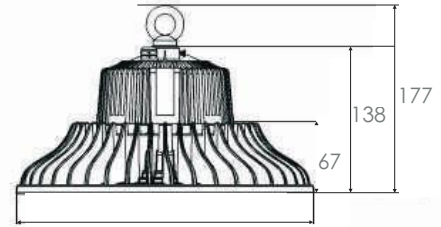

3030 Light Source

Large Chip Size, Anti-sulfide processing, Stable Lighting Performance, Long Lifespan, with LM80.

Junk ring

Waterproof ring

Reflect ring

UFO Unique Design, IP65 Protection

Double layers silicone pad and yellow metal plate to make sure the lamp IP65 grade.

Hook Installation

Hook connector ensures convenient and firm installation.

Dimension

280
SL-U65BD-60-X

280
SL-U65BD-80-X

366
SL-U65BD-120-X

366
SL-U65BD-150-X

366
SL-U65BD-200-X

Data Sheet

Article Number	Size	Power	Beam Angle	CRI	AC Input	DC Output	Efficiency (±5%)	Lumen Output
SL-U65BD-60-X	330*195*330mm	60W	120°	>80	100-240V/100-277V	DC30-40V	110-120LM/W	6600-7200LM
SL-U65BD-80-X	330*195*330mm	80W	120°	>80	100-240V/100-277V	DC30-40V	110-120LM/W	8800-9600LM
SL-U65BD-120-X	330*195*330mm	120W	120°	>80	100-240V/100-277V	DC30-40V	115-125LM/W	13800-15000LM
SL-U65BD-150-X	425*425*225mm	150W	120°	>80	100-240V/100-277V	DC30-40V	115-125LM/W	17250-18750LM
SL-U65BD-200-X	425*425*225mm	200W	120°	>80	100-240V/100-277V	DC30-40V	115-125LM/W	23000-25000LM