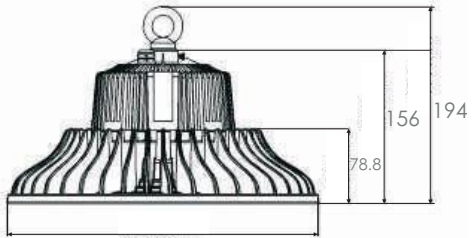

Hook Installation

Hook connector ensures convenient and firm installation.

Dimension

280
SL-U65BD-60-X

280
SL-U65BD-80-X

366
SL-U65BD-120-X

366
SL-U65BD-150-X

366
SL-U65BD-200-X

Data Sheet

Article Number	Size	Power	Beam Angle	CRI	AC Input	DC Output	Efficiency (±5%)	Lumen Output
SL-U65BD-60-X	330*195*330mm	60W	120°	>80	100-240V/100-277V	DC30-40V	110-120LM/W	6600-7200LM
SL-U65BD-80-X	330*195*330mm	80W	120°	>80	100-240V/100-277V	DC30-40V	110-120LM/W	8800-9600LM
SL-U65BD-120-X	330*195*330mm	120W	120°	>80	100-240V/100-277V	DC30-40V	115-125LM/W	13800-15000LM
SL-U65BD-150-X	425*425*225mm	150W	120°	>80	100-240V/100-277V	DC30-40V	115-125LM/W	17250-18750LM
SL-U65BD-200-X	425*425*225mm	200W	120°	>80	100-240V/100-277V	DC30-40V	115-125LM/W	23000-25000LM