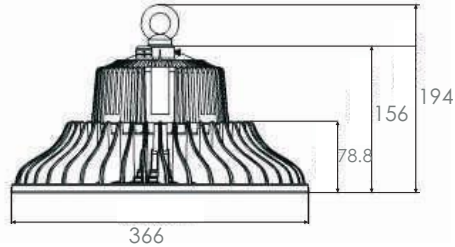

Hook Installation

Hook connector ensures convenient and firm installation.

Dimension

280
SL-U65BD-60-X

280
SL-U65BD-80-X

366
SL-U65BD-120-X

366
SL-U65BD-150-X

366
SL-U65BD-200-X

Data Sheet

Article Number	Size	Power	Beam Angle	CRI	AC Input	DC Output	Efficiency (±5%)	Lumen Output
SL-U65BD-60-X	330*195*330mm	60W	120°	>80	100-240V/100-277V	DC30-40V	110-120LM/W	6600-7200LM
SL-U65BD-80-X	330*195*330mm	80W	120°	>80	100-240V/100-277V	DC30-40V	110-120LM/W	8800-9600LM
SL-U65BD-120-X	330*195*330mm	120W	120°	>80	100-240V/100-277V	DC30-40V	115-125LM/W	13800-15000LM
SL-U65BD-150-X	425*425*225mm	150W	120°	>80	100-240V/100-277V	DC30-40V	115-125LM/W	17250-18750LM
SL-U65BD-200-X	425*425*225mm	200W	120°	>80	100-240V/100-277V	DC30-40V	115-125LM/W	23000-25000LM