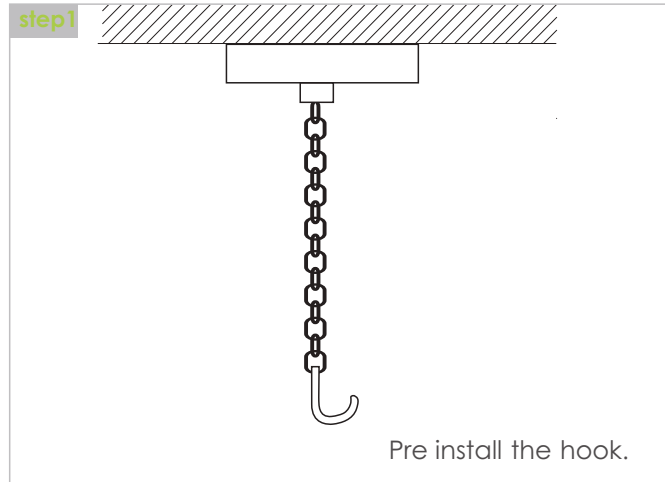

Installation

Step3 Turn on the lights after final inspection to confirm function is good.