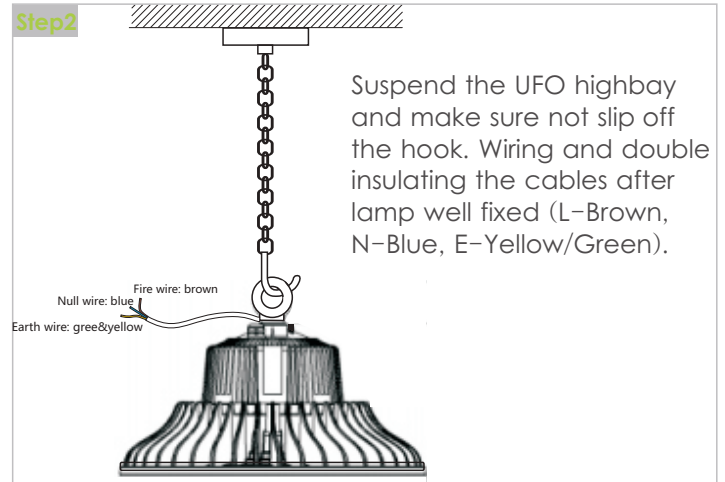

Installation

Step3 Turn on the lights after final inspection to confirm function is good.