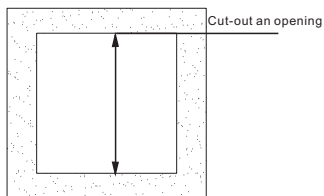

1. SL- ShineLong
2. X- Shape: "P" = square panel;
3. XX-Size: 11 = 1x1ft; 22 = 2x2ft,24=24xft...
4. XX- Watt: 20=20w; 30=30w;40=40w(according to actual watt)
5. X- CCT: P=pure white; W=warm white; C=cool white;
6. X- Optional function: D=0/1-10V dimmable; T=triac dimmable; L=DALI dimmable; B=battery(emergency)
7. ST: Smart Panel Series

Temperature

Operating: -20 ~ +50°C

Product Details

Dimension

Cut-out Size(D*E)	Frame Size(A*B)	Thickness(F)
295x295mm	307x307mm	10mm
295x1195mm	307x1207mm	10mm
595x595mm	607x607mm	10mm
620x620mm	632x632mm	10mm
595x1195mm	607x1207mm	10mm

Different wattage can be customized

Recessed Installation

Frame Size	Cut Out Size
307x307mm	295x295mm
307x1207mm	295x1195mm
607x607mm	595x595mm
632x632mm	620x620mm
607x1207mm	595x1195mm

Step 1

Cutting a same opening as the panel lamp at the corresponding mounted position.