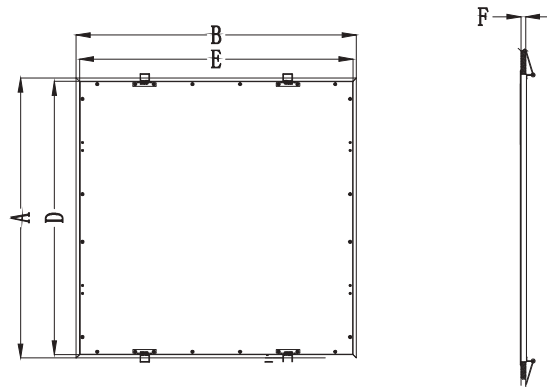

Temperature

Operating: -20 ~ +50°C

Product Details

Dimension

Cut-out Size(D*E)	Frame Size(A*B)	Thickness(F)
295x295mm	307x307mm	10mm
295x1195mm	307x1207mm	10mm
595x595mm	607x607mm	10mm
620x620mm	632x632mm	10mm
595x1195mm	607x1207mm	10mm

Data Sheet

Article Number	Size	Power	LEDs	Beam Angle	CRI	AC Input	DC Output	SDCM	Efficiency (±5%)	Lumen Output
Standard Lumen Version										
SL-P1112-X-ST	295*295mm	12W	78	120°	>80	200~240V	30~40V	<4	90lm/w	1000~1100lm
SL-P1125-X-ST	295*295mm	25W	78	120°	>80	200~240V	30~40V	<4	90lm/w	2100~2400lm
SL-P1440-X-ST	295*1195mm	40W	260	120°	>80	200~240V	30~40V	<4	100lm/w	3800~4200lm
SL-P2240-X-ST	595*595mm	40W	156	120°	>80	200~240V	30~40V	<4	100lm/w	3800~4200lm
SL-P2250-X-ST	595*595mm	50W	208	120°	>80	200~240V	30~40V	<4	100lm/w	4750~5250lm
SL-P2240-X-ST	620*620mm	40W	156	120°	>80	200~240V	30~40V	<4	100lm/w	3800~4200lm
SL-P2250-X-ST	620*620mm	50W	208	120°	>80	200~240V	30~40V	<4	100lm/w	4750~5250lm
SL-P2460-X-ST	595*1195mm	60W	312	120°	>80	200~240V	30~40V	<4	100lm/w	5700~6300lm
Premium Lumen Version										
SL-P1440-X-ST	295*1195mm	40W	364	120°	>80	200~240V	30~40V	<4	130lm/w	5000~5400lm
SL-P2240-X-ST	595*595mm	40W	208	120°	>80	200~240V	30~40V	<4	130lm/w	5000~5400lm
SL-P2250-X-ST	595*595mm	50W	260	120°	>80	200~240V	30~40V	<4	130lm/w	6250~6750lm
SL-P2240-X-ST	620*620mm	40W	208	120°	>80	200~240V	30~40V	<4	130lm/w	5000~5400lm
SL-P2250-X-ST	620*620mm	50W	260	120°	>80	200~240V	30~40V	<4	130lm/w	6250~6750lm
SL-P2460-X-ST	595*1195mm	60W	364	120°	>80	200~240V	30~40V	<4	130lm/w	7500~8100lm

Different wattage can be customized

Recessed Installation

Frame Size	Cut Out Size
307x307mm	295x295mm
307x1207mm	295x1195mm
607x607mm	595x595mm
632x632mm	620x620mm
607x1207mm	595x1195mm

Step 1

Cutting a same opening as the panel lamp at the corresponding mounted position.