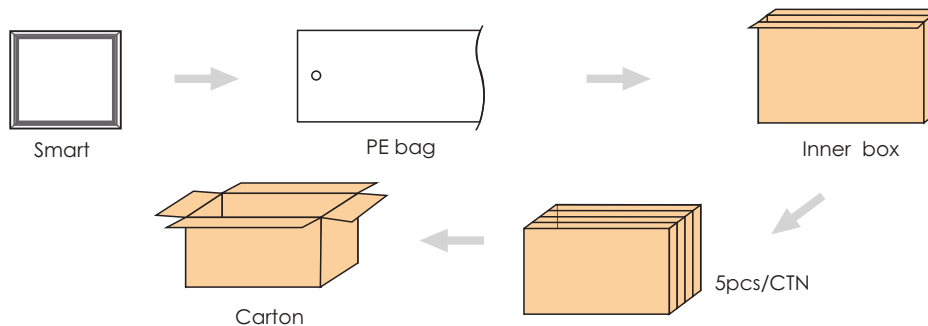

Step 2

Connecting the power cables.

Step 3

Fixing the spring buckle into the existing opening.

Step 4

Loosen the spring buckle off and adjust position of panel accordingly.

Package

Item code	Size	Carton Size	N.W./CTN	G.W./CTN	Maximum Loading of		
					20'GP	40'GP	40'HQ
SL-P1112-X-ST/ SL-P1125-X-ST	295*295*10mm	375X260X375mm	9.5kg	11.5kg	401CTNs	720CTNs	761CTNs
SL-P2240-X-ST/ SL-P2250-X-ST	595*595*10mm	675X260X675mm	19kg	22.5kg	249CTNs	510CTNs	561CTNs
SL-P2240-X-ST / SL-P2250-X-ST	620*620*10mm	700X260X700mm	20kg	23.5kg	228CTNs	472CTNs	540CTNs
SL-P1440-X-ST	295*1195*10mm	1275X260X375mm	18.5kg	22kg	132CTNs	274CTNs	312CTNs
SL- P2460-X-ST	595*1195*10mm	1275X260X675mm	37kg	42kg	121CTNs	247CTNs	288CTNs